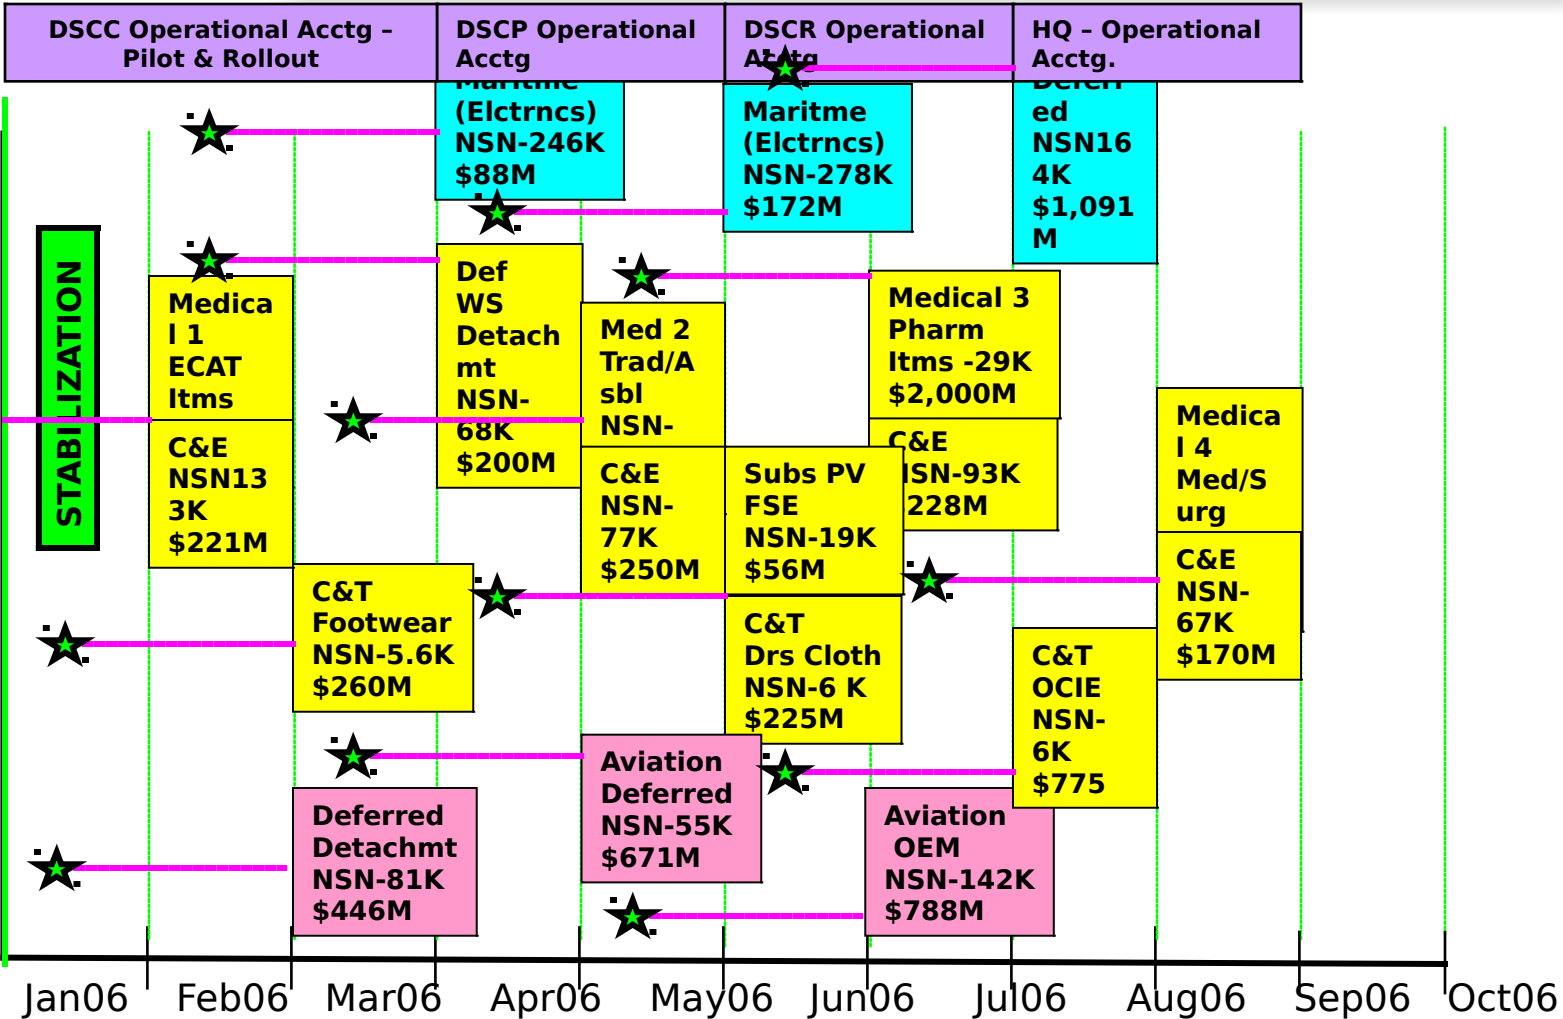

# BSM Timeline To Date

**Rollout of Items in R2.0 & Additional Releases**

FOC Sep 2006

**Implement Release 2.1.1 & 2.1.2**

Dec 04/Mar 05

**Implement Release 2.0**

Jul 2004

**Implement Release 1.2 - DPACS Retrofit**

# Rollout Through Dec 05

# Rollout From Jan 06 - Sep 06

**DSC  
C**

**DSC  
P**

**DSC  
R**

Release 2.2

LR GO/NO-GO Checkpoint